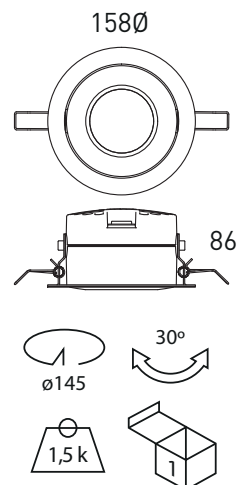

LED monocolor

Ref.	Lamp	Color / Colour LED.	W
R / G / B	LED	● / ● / ●	13w
R / G / B	LED	● / ● / ●	26w
R / G / B	LED	● / ● / ●	31w