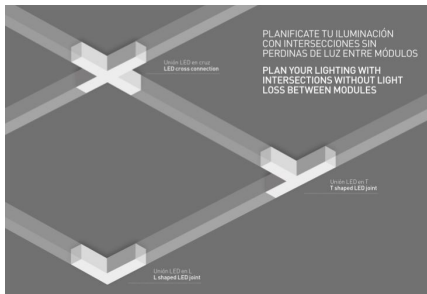

FOTOMETRÍAS / PHOTOMETRY

Óptica mate