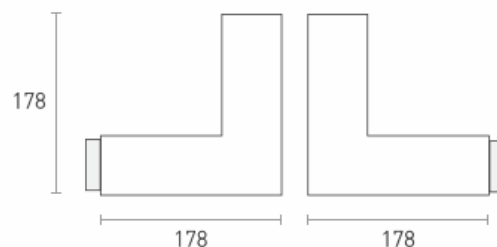

DIMENSIONES / MEASURES

Ancho / Width: 50 mm.

Largo / Length: 178 mm.

Alto / Height: 70 mm.