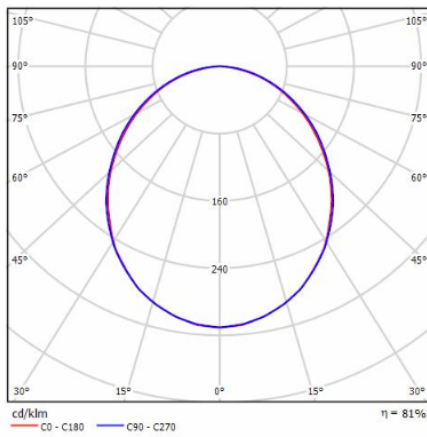

Sistema de unión

Esquema de conexionado