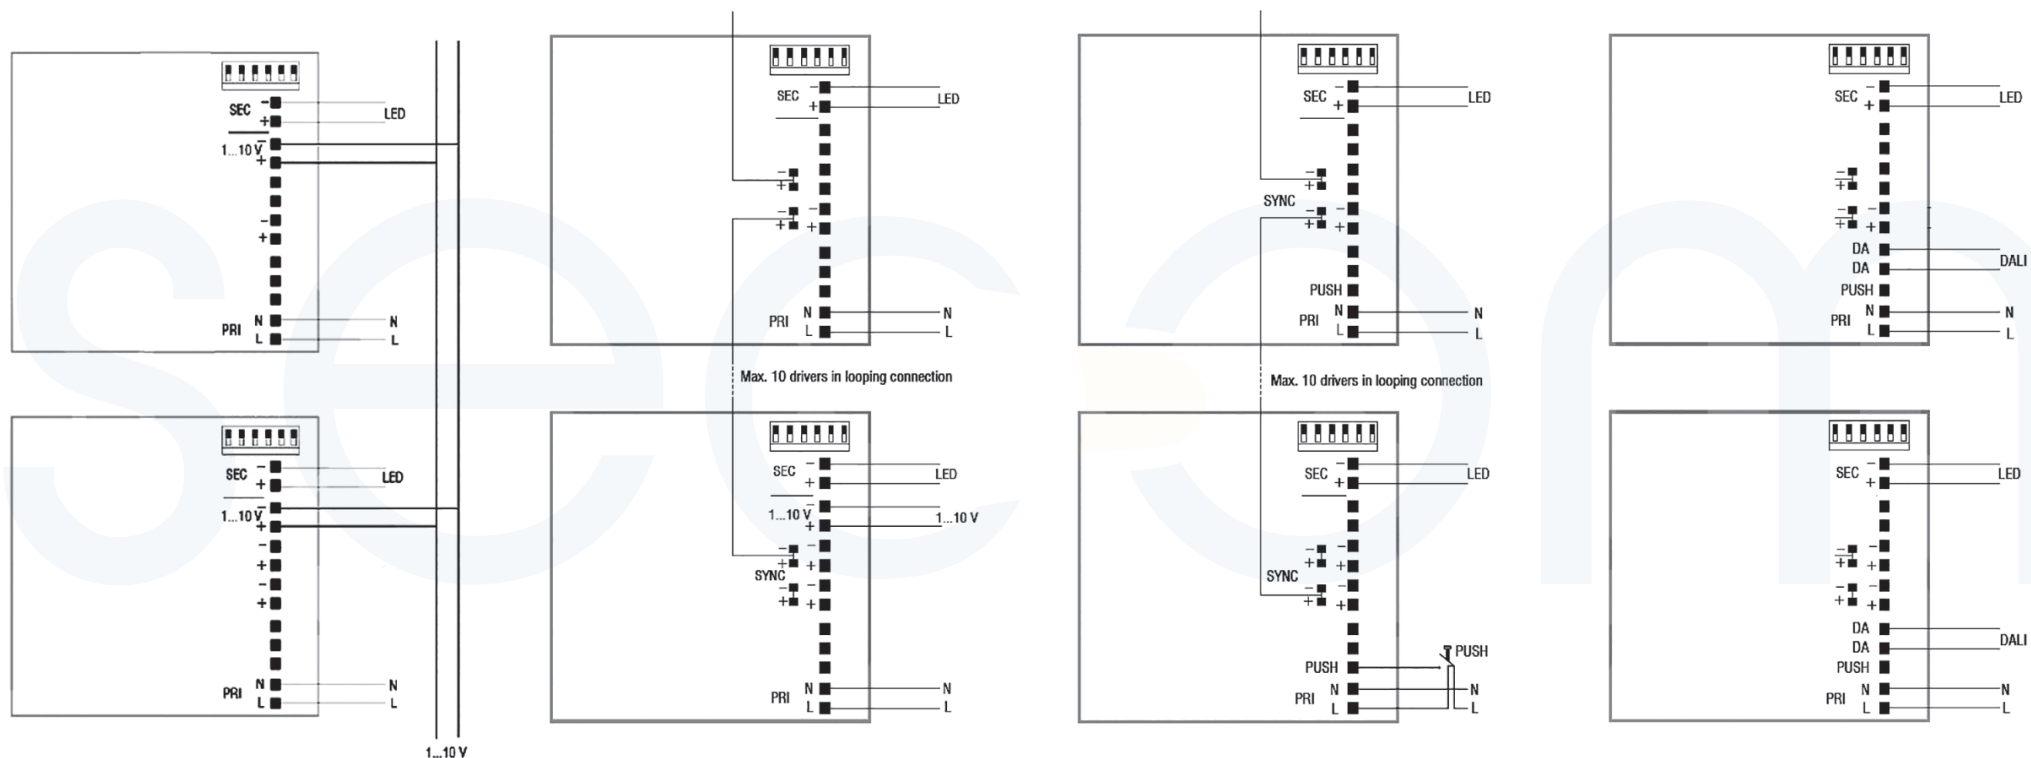

LED REGULATION CONNECTIONS

■ REGULATION
1-10V

■ FLUX REGULATION
SENSOR

■ PUSH-BUTTON
CONTROL

■ REGULATION
DALI