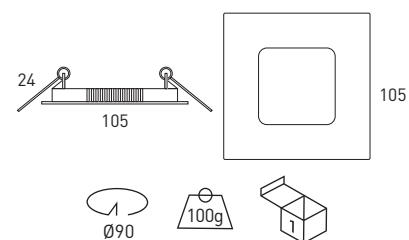

# Aircom Micro LED Cuadrado / Square

empotrable / recessed IP44

Downlight LED