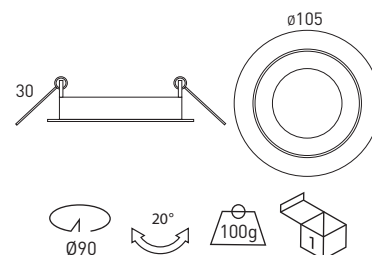

## Orientable / Adjustable / LED

circular empotrable / circular recessed IP44

Downlight LED

Aircom Micro orientable LED 8w / Aircom Micro adjustable LED 8w

Incluye driver y lámparas LED / Includes driver and LED lamp