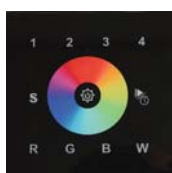

Aircom Supra LED RGBW para mando Ref. 4502
Aircom Supra LED RGBW to controlled Ref. 4502

Incluye driver y lámparas LED / Includes driver and LED lamp

Ref.	Color / Colour	Lamp.	W
4228 01 60 85 4502	Blanco / White	LED RGBW	60w
4228 02 60 85 4502	Negro / Black	LED RGBW	60w
4228 03 60 85 4502	Dorado / Gold	LED RGBW	60w
4228 05 60 85 4502	Cromo / Chrome	LED RGBW	60w
4228 33 60 85 4502	Dorado mate / Matt Gold	LED RGBW	60w
4228 52 60 85 4502	Cromo mate / Matt Chrome	LED RGBW	60w
4228 55 60 85 4502	Niquel mate / Nickel	LED RGBW	60w
4228 57 60 85 4502	Niquel rayado / Nickel matt	LED RGBW	60w
4228 80 60 85 4502	Satinado / Satin	LED RGBW	60w
4228 90 60 85 4502	Titanio / Titanium	LED RGBW	60w

* No incluye mando / control not included.

Ref. 4500
Mando de control RGBW empotrable de pared por DMX.
RGBW Controller, Wall recessed by DMX.