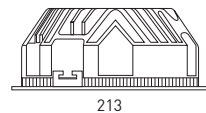

Aircom Supra LED

RGBW

Downlight LED

Grado de protección / Protection degree / IP44

Aircom Supra LED RGBW para mando Ref. 4500
Aircom Supra LED RGBW to controlled Ref. 4500

Incluye driver y lámparas LED / Includes driver and LED lamp