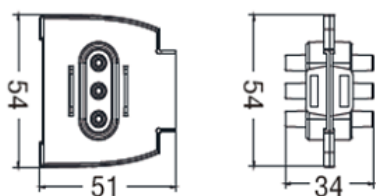

Unión intermedia