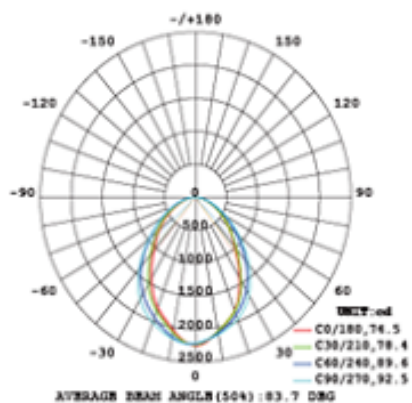

Conexionado