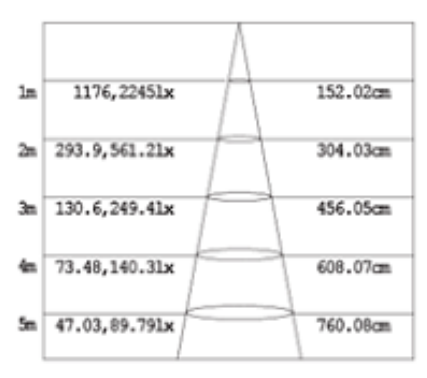

Aliket basic estanco - 50W Mod final / Aliket basic waterproof - 50W

FOTOMETRÍAS / PHOTOMETRY

Fotometría