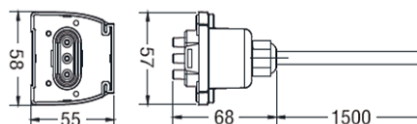

Conector de alimentación