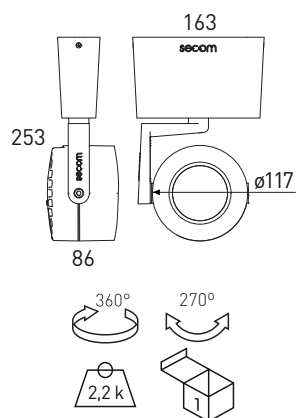

Incremento respecto a la lámpara / Rough price increase of lamp

Ref. **LPF** LEDs Pescado / Fish - 4000K - CRI>90

Ref. **LPB** LEDs Pan / Bread - 3000K - CRI>90

Ref. **LCM** LEDs Tono rosa (Carne) / Pink tone (Meat)

Ref. **LVV** LEDs Verd. y fruta / Veg. and fruit - 4000K - CRI>90

Ref. **817** LEDs Bodegas / Wineries - 1700°K