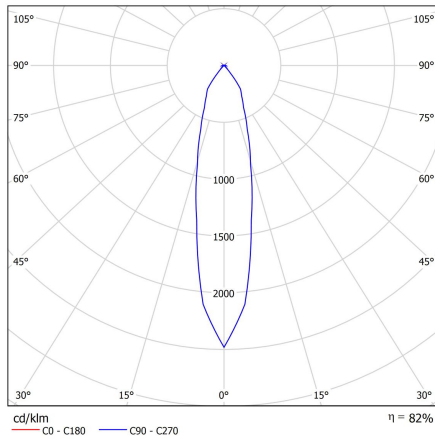

FOTOMETRÍAS / PHOTOMETRY