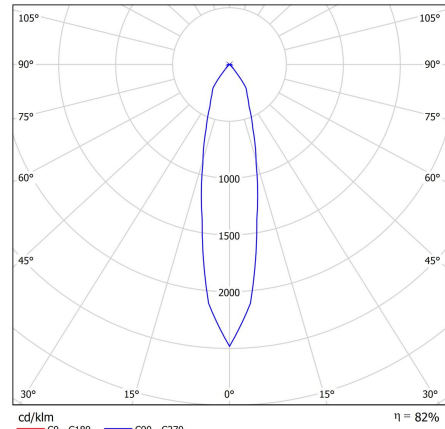

FOTOMETRÍAS / PHOTOMETRY

3000°K