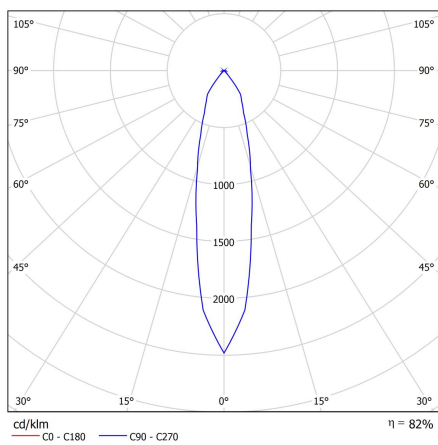

4000°K

5000°K