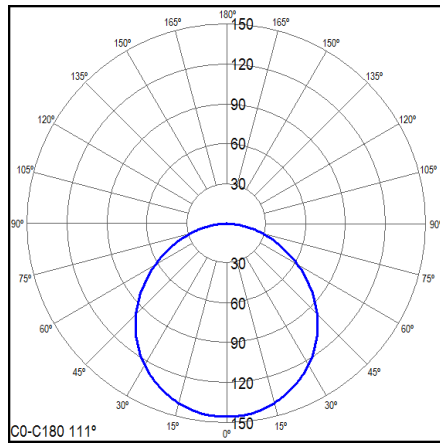

FOTOMETRÍAS / PHOTOMETRY

5700°K