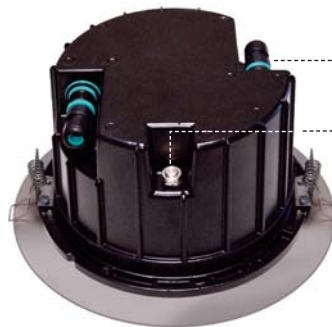

secom
here comes the light

CEIPRO C1/C2/C3

Empotrable de techo o pared
Recessed ceiling or wall

Empotrable de techo o pared Recessed ceiling or wall

Ceipro C1 LED circular

Ceipro C1 LED circular

Incluye driver y lámpara LED Duris E5 2w
Includes driver and LED Duris E5 lamp 2w

Recessed ceiling or wall

Ceipro C1 / C2 / C3 LED

Protection degree IP67 / IK10

- Material:** Finished in stainless steel 316. Body of the luminaire made in injected plastic in C1, injected aluminium in C2 and C3. It includes a protection tempered glass which have 5000kg resistance.
- Óptica:** Integrated in the lamps, with opening angles of 120° for C1 and 48 ° or 11 ° for C2 and C3.
- Supply:** All models include control gear and lamps.
- Lamps:** LEDs Osram, Duris E5 for C1 and Oslon SSL for C2 / C3.
- Installation:** Circular ceiling cut. For recessed ceiling, adaptable to all kind of modular ceilings and plaster. Clamps included. Auxiliary flush housing option for recessing in cement or concrete work.
- Colours:** Stainless steel.

Empotrable de techo o pared / Recessed ceiling or wall

Ceipro C1 LED circular

Ceipro C2 LED circular - cuadrado/square

Ceipro C3 LED circular - cuadrado/square

1 conector IP67
1 connector IP67

Pinzas de sujeción.
Clamps.

2 conectores IP67, uno de entrada y otro de salida.
2 connectors IP67, one input and one output.

Válvula anticondensación.
Anti-condensation valve.

Pinzas de sujeción.
Clamps.

2 conectores IP67, uno de entrada y otro de salida.
2 connectors IP67, one input and one output.