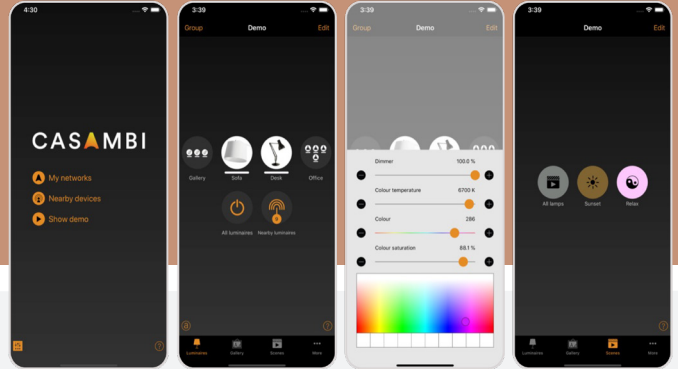

Example configuration **S2701B012083DRD**

INSTALLATION

COLOURS

 **WHITE** (O1)

 **BLACK** (O2)

*Other RAL colours on request.

SYSTEM FLOW ACCORDING TO OPTICAL VERSION

*Other RAL colours on request.

DIMENSIONS

COMPACT S2 220 Ø mm

 205 Ø mm

20 / 30 W

LCS CASAMBI

When it comes to managing and controlling lighting, ease of use by the user must be paramount.

Based on this premise, at Secom we offer you the LCS Casambi integrated system, this system allows the end user to control and manage all the lighting wirelessly (Bluetooth 4.0) from the free Casambi app, available on both Android and IOS and with bluetooth communication.

The app allows you to create rooms, switch on, switch off and dim the lighting at any time with a single touch of the screen.

Lighting configuration with **LCS CASAMBI** solution

LCS CASAMBI POWER SUPPLY
Example Ref. **S2701B012083LCS**