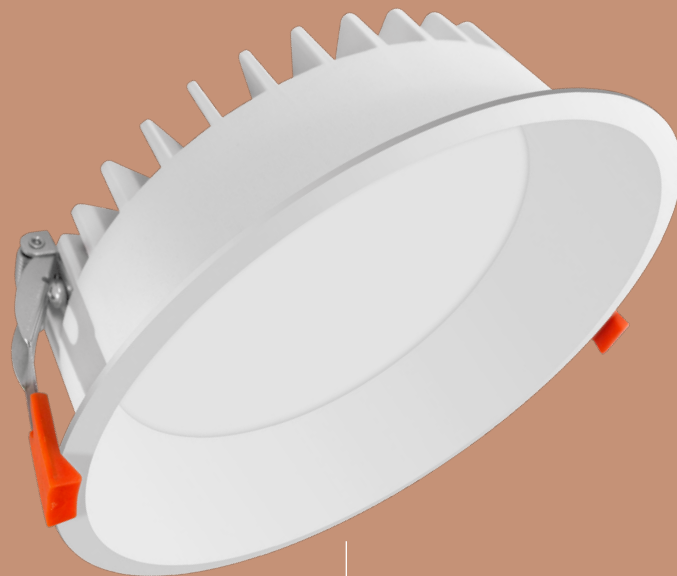

secom

COMPACT S2
downlight

TECHNOLOGY AND INNOVATION

COMPACT S2, circular recessed luminaire, elegant design and great visual comfort, with optimum results, both in terms of lighting and energy consumption, ideal for integration in domestic environments, offices, supermarkets, etc.

COMPACT S2

DOWNLIGHT

High-quality, energy-saving downlight, suitable for indoor installation.

Body made of die-cast aluminium and highly resistant PA thermoplastic diffuser.

CHARACTERISTICS

LED
High performance MP LED.
Low light decay. Uniform light flux.

PA diffuser.
Technical thermoplastic that offers an optimal combination of mechanical resistance and high resistance to thermal deformation.

Opening angle 102°.

Lighting option CCT.

TR, Dali DT8 color temperature regulation option.