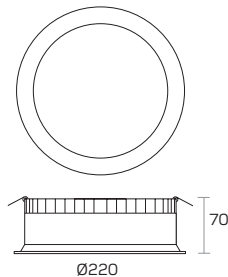

COMPACT S2

REFERENCES GENERATOR

REF.PRODUCT	COLOUR	POWER (W)	COLOUR TEMP.	SYSTEM	OPTICS	DRIVER	ACCESSORIES
S2701B	01 (White)	20 (20 W)	83 (3000 K) CRI>80	-	- Without secondary optics 102°	- ON / OFF Standard	-
	02 (Black)	30 (30 W)	84 (4000 K) CRI>80			DRD Dali 2.0 dimmable driver	
			CCT (2700 K / 5000K) CRI>80			TR Dali DT8 colour temperature control (CCT)	
			93 (3000 K) CRI>90			LCS CASAMBI	
		94 (4000 K) CRI>90					
S2701B	01	20	83	-	-	DRD	-

Example configuration **S2701B012083DRD**

INSTALLATION

COLOURS

WHITE (O1)

BLACK (O2)

*Other RAL colours on request.

SYSTEM FLOW ACCORDING TO OPTICAL VERSION

*Other RAL colours on request.

3000K / CRI>80			4000K / CRI>80			3000K / CRI>90			4000K / CRI>90		
W LED	Lm. LED	Lm. System	W LED	Lm. LED	Lm. System	W LED	Lm. LED	Lm. System	W LED	Lm. LED	Lm. System
20	2241	1671	20	2490	1857	20	2016	1503	20	2241	1671
30	3361	2507	30	3735	2786	30	3024	2256	30	3361	2507

DIMENSIONS

COMPACT S2 220 Ø mm

205 Ø mm

20 / 30 W