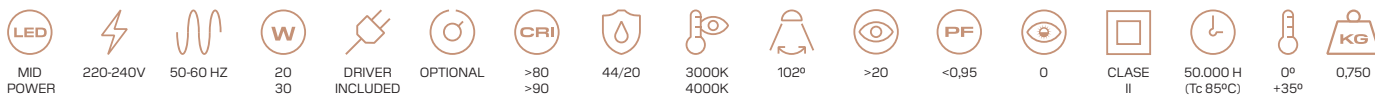

COMPACT S2

DOWNLIGHT

High-quality, energy-saving downlight, suitable for indoor installation.

Body made of die-cast aluminium and highly resistant PA thermoplastic diffuser.

CHARACTERISTICS

LED
High performance MP LED.
Low light decay. Uniform light flux.