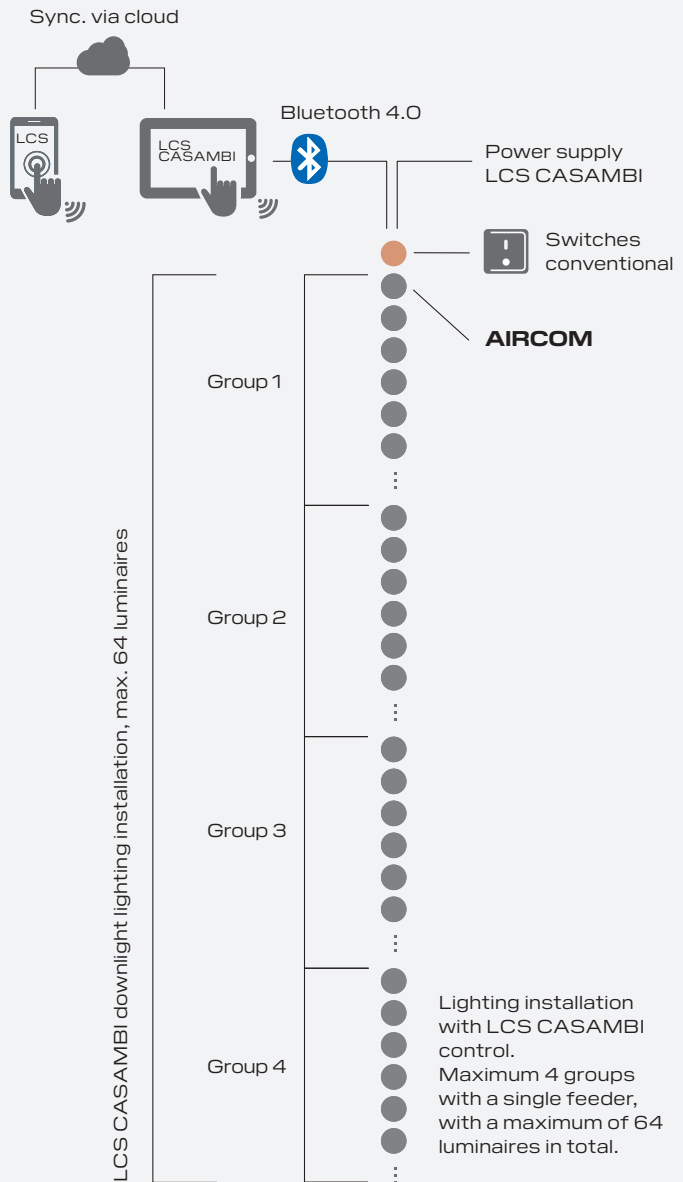

Example configuration **S2701B012083DRD**

INSTALLATION

COLOURS

 **WHITE** (O1)

 **BLACK** (O2)

*Other RAL colours on request.

SYSTEM FLOW ACCORDING TO OPTICAL VERSION

*Other RAL colours on request.

3000K / CRI>80			4000K / CRI>80			3000K / CRI>90			4000K / CRI>90		
W LED	Lm. LED	Lm. System	W LED	Lm. LED	Lm. System	W LED	Lm. LED	Lm. System	W LED	Lm. LED	Lm. System
20	2241	1671	20	2490	1857	20	2016	1503	20	2241	1671
30	3361	2507	30	3735	2786	30	3024	2256	30	3361	2507

DIMENSIONS

COMPACT S2 220 Ø mm

 205 Ø mm

20 / 30 W

LCS CASAMBI

When it comes to managing and controlling lighting, ease of use by the user must be paramount.

Based on this premise, at Secom we offer you the LCS Casambi integrated system, this system allows the end user to control and manage all the lighting wirelessly (Bluetooth 4.0) from the free Casambi app, available on both Android and IOS and with bluetooth communication.

The app allows you to create rooms, switch on, switch off and dim the lighting at any time with a single touch of the screen.

Lighting configuration with **LCS CASAMBI** solution

LCS CASAMBI POWER SUPPLY
Example Ref. **S2701B012083LCS**