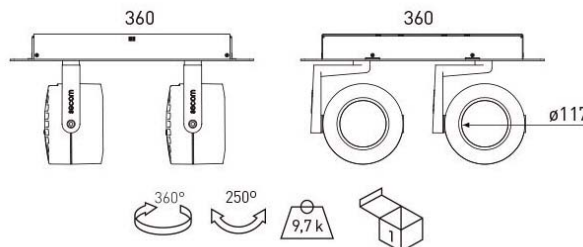

OPCIONES LED / OPTIONS LED	Ref. 83	Ref. 84	Ref. 85
CRI>80 / Temp. de color / Colour temperature	3000°K	4000°K	5000°K
Lúmenes / Lumens Osram Oslon SSL			
	3x13w	4410	4566
	3x26w	8820	9135
	3x31w	11760	12180
	4x13w	5880	6088
	4x26w	11760	12180
	4x31w	15280	16240

Driver

Ref. **DR** Driver regulable 1-10v / Dimmable driver 1-10v

Ref. **DRD** Driver regulable Dali / Dimmable driver Dali

Lámpara / Lamp

Ref. **CRI90** CRI > 90

Ref. **16** Ángulo de apertura 16° / Opening angle 16°

Ref. **28** Ángulo de apertura 28° / Opening angle 28°

Ref. **3410** Cierre reflector mate / Close reflector matt

LED monocolor

Ref.	Lamp	Color / Colour LED.	W
R / G / B	LED	• / • / •	13w
R / G / B	LED	• / • / •	26w
R / G / B	LED	• / • / •	31w

Incremento respecto a la lámpara / Rough price increase of lamp

Ref. LPF	LEDs Pescado / Fish - 4000K - CRI>90
Ref. LPB	LEDs Pan / Bread - 3000K - CRI>90
Ref. LCM	LEDs Tono rosa (Carne) / Pink tone (Meat)
Ref. LVV	LEDs Verd. y fruta / Veg. and fruit - 4000K - CRI>90
Ref. 817	LEDs Bodegas / Wineries - 1700°K