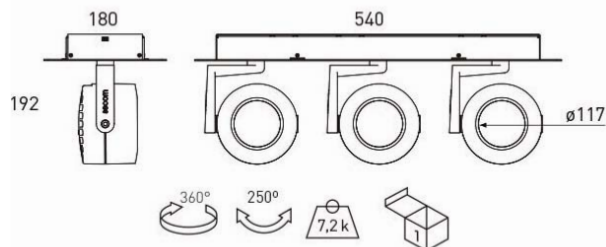

DIDRO PLUS - 4 Focos / 4 Lamps

Incluye driver y LED / Includes driver and LED

Ref.	Color / Colour	Lúmenes	W
237L 01 13 84	Blanco / White	6088	4x13w
237L 01 26 84	Blanco / White	12180	4x26w
237L 01 31 84	Blanco / White	16240	4x31w