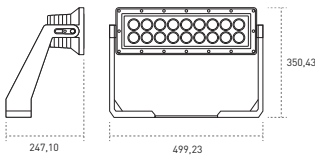

Esdium Pro LED

Esdium Pro LED M1 - Horizontal - 185w

Incluye driver y lámparas LEDs / Includes driver and LEDs lamp

Ref.	Color / Colour	Lúmenes / Lumens	Módulos / Module	W
5300 58 18 0 85	Gris / Gray	26290	M1 (1)	185w

* Se suministra de manera estándar con LED 5000°K. / Standardly supplied with 5000°K LED lamp.
* Se suministra de manera estándar con óptica 100° / Standardly optics 100°.