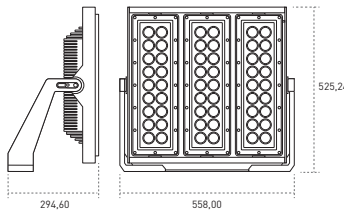

Esdiium Pro LED M3 - Vertical - 555w

Incluye driver y lámparas LEDs / Includes driver and LEDs lamp

Ref.	Color / Colour	Lumens / Lumens	Módulos / Module	W
5301 58 55 0 85	Gris / Gray	78870	M3 (3)	555w

* Se suministra de manera estándar con LED 5000°K. / Standardly supplied with 5000°K LED lamp.
* Se suministra de manera estándar con óptica 100° / Standardly optics 100°.