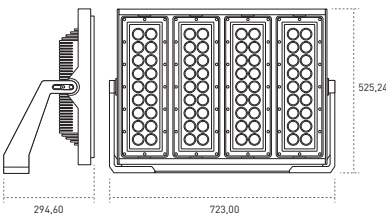

Esdiium Pro LED M4 - Vertical - 740w

Incluye driver y lámparas LEDs / Includes driver and LEDs lamp

Ref.	Color / Colour	Lumens	Módulos / Module	W
5301 58 74 0 85	Gris / Gray	105160	M4 (4)	740w

* Se suministra de manera estándar con LED 5000°K. / Standardly supplied with 5000°K LED lamp.
* Se suministra de manera estándar con óptica 100° / Standardly optics 100°.