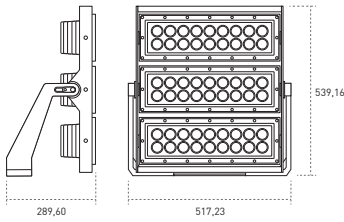

Esdiium Pro LED M3 - Horizontal - 555w

Incluye driver y lámparas LEDs / Includes driver and LEDs lamp

Ref.	Color / Colour	Lumens / Lumens	Módulos / Module	W
5300 58 55 0 85	Gris / Gray	78870	M3 (3)	555w

* Se suministra de manera estándar con LED 5000°K. / Standardly supplied with 5000°K LED lamp.
* Se suministra de manera estándar con óptica 100° / Standardly optics 100°.