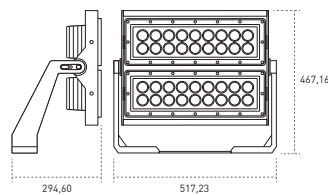

Esdium Pro LED M2 - Horizontal - 370w

Incluye driver y lámparas LEDs / Includes driver and LEDs lamp

Ref.	Color / Colour	Lúmenes / Lumens	Módulos / Module	W
5300 58 37 0 85	Gris / Gray	52280	M2 (2)	370w

* Se suministra de manera estándar con LED 5000°K. / Standardly supplied with 5000°K LED lamp.
* Se suministra de manera estándar con óptica 100° / Standardly optics 100°.