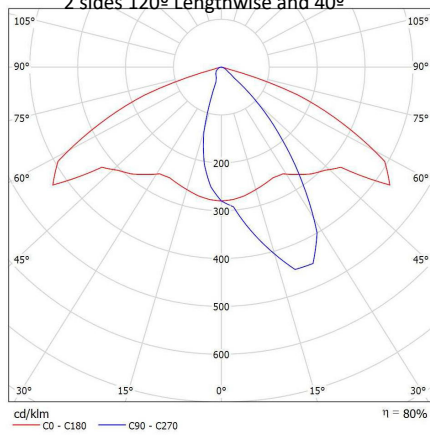

FOTOMETRÍAS / PHOTOMETRY

Óp. asimétrica 2 lados 120º log. y
40º trans. a 25º / Asymmetric optic
2 sides 120º Lengthwise and 40º