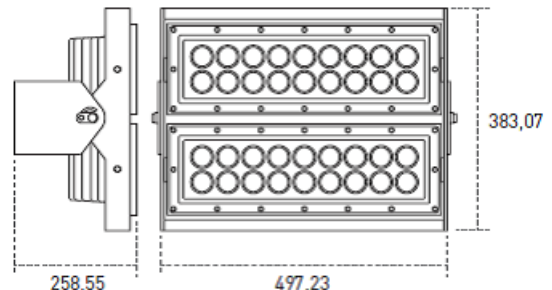

58 Gris / Grey

DIMENSIONES / MEASURES

Peso / Weight: 20 Kg.

Ancho / Width: 258,55 mm.

Largo / Length: 497,23 mm.

Alto / Height: 383,07 mm.

ACCESORIOS / ACCESSORIES

- DR** Driver regulable 1 - 10v / Dimmable driver 1 - 10v
 - DRD** Driver regulable Dali / Dimmable driver Dali
 - DRP** Driver programable / Programmable driver
-
- 6** Óptica asimétrica cenital 140° log. y 80° transversal / Aerial asymmetric optic 140° lengthwise and 80°
 - 7** Óptica asimétrica 50° Counter-beam / Asymmetric optics 50° Counter-beam