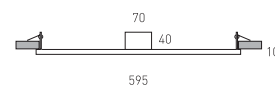

Polivalente / Polyvalent