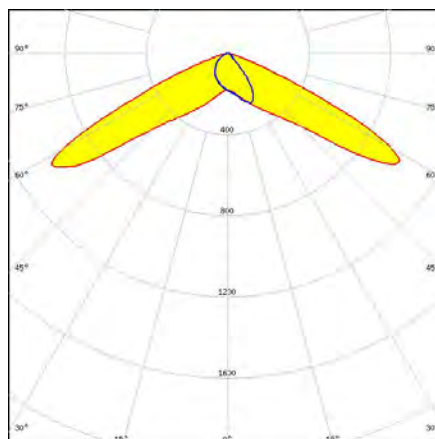

FOTOMETRÍAS / PHOTOMETRY

3407

cd/km
— C0 - C180 — C90 - C270

$\eta = 85\%$