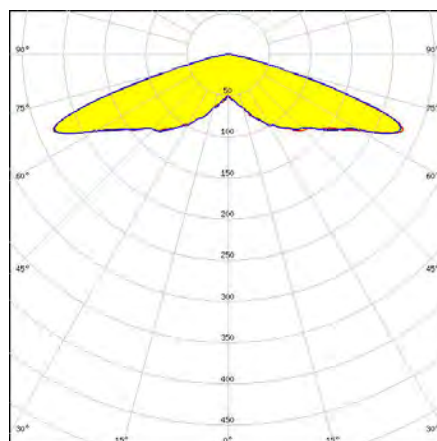

3406

cd/km
— C0 - C180 — C90 - C270

$\eta = 85\%$