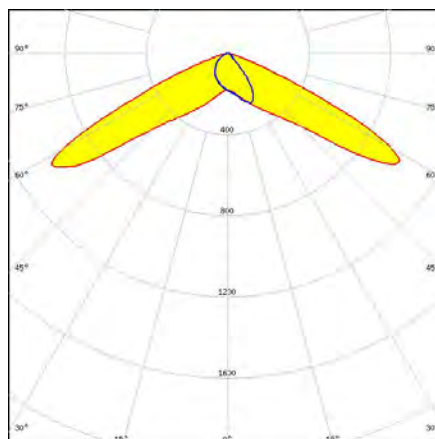

FOTOMETRÍAS / PHOTOMETRY

3407