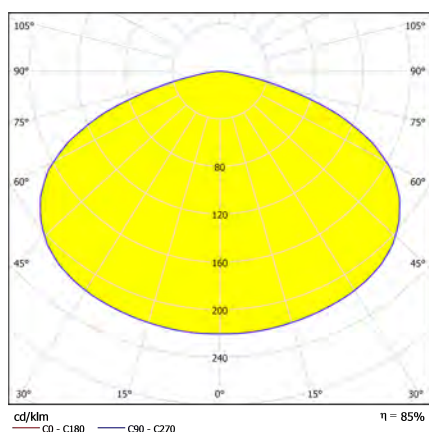

STANDARD 120°