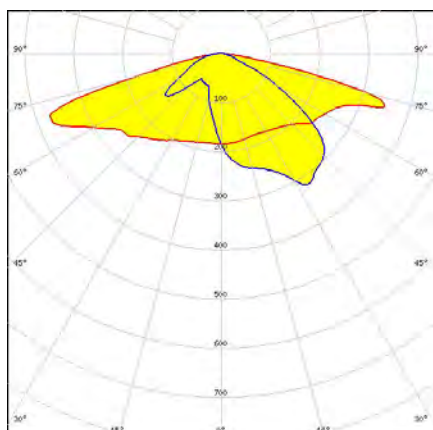

FOTOMETRÍAS / PHOTOMETRY

3405