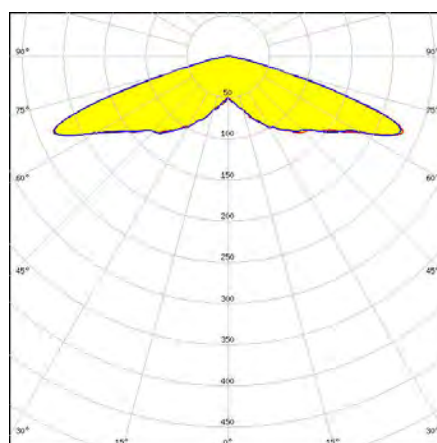

FOTOMETRÍAS / PHOTOMETRY

3406