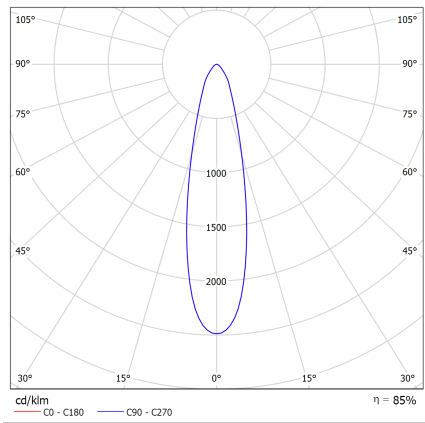

FOTOMETRÍAS / PHOTOMETRY

30°