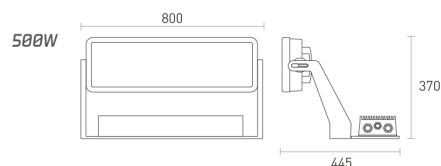

Directly to wall or column (screws no included).

INCLUIVE / INCLUDES

COLORES / COLOURS
58 Gris / Grey

DIMENSIONES / MEASURES

Peso / Weight: 20 Kg.
Ancho / Width: 800 mm.
Largo / Length: 445 mm.
Alto / Height: 370 mm.