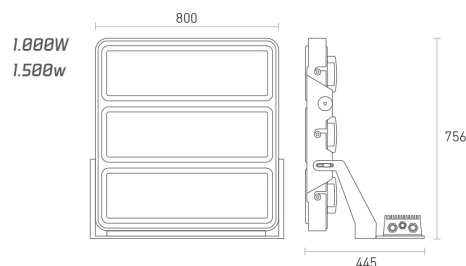

Directly to wall or column (screws no included).

COLORES / COLOURS
58 Gris / Grey

DIMENSIONES / MEASURES

Peso / Weight: 30 Kg.
Ancho / Width: 800 mm.
Largo / Length: 445 mm.
Alto / Height: 756 mm.

ACCESORIOS / ACCESSORIES