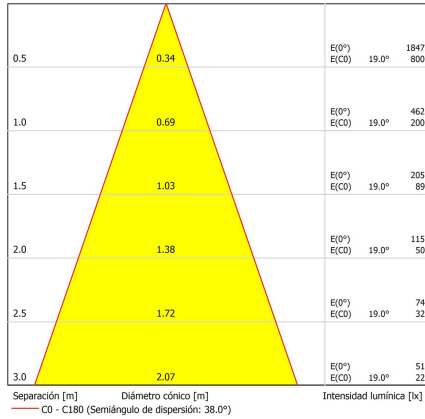

FOTOMETRÍAS / PHOTOMETRY

3000°K

3000°k