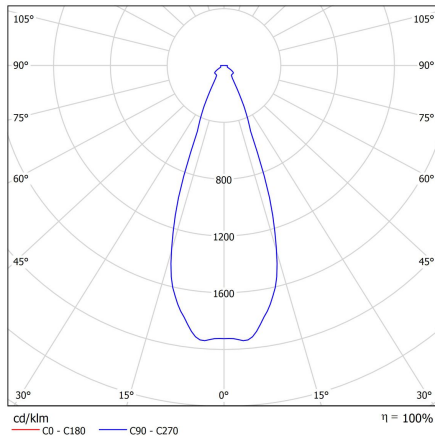

FOTOMETRÍAS / PHOTOMETRY

3000°K

3000°k