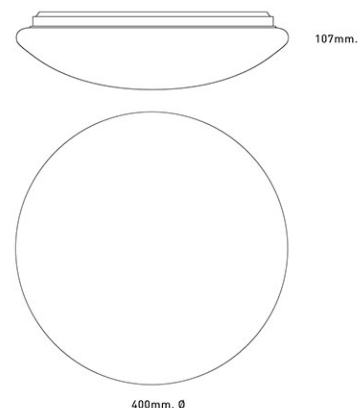

Aluminum base with polycarbonate optics.
Optics incorporated in the luminaire.
All models include control gear and lamps.
Module composed by Leds with power of 18w or 24w.
Estimated average life span 30.000 hours.
Low frequency sensor.
ON<4 lux. (permanent detection).
OFF 30"/1'
Not configurable.

COLORES / COLOURS
01 Blanco / White

DIMENSIONES / MEASURES

Peso / Weight: 0,7 Kg.
Alto / Height: 107 mm.
Diámetro / Diameter: ø 400 mm.

ACCESORIOS / ACCESSORIES

Clase energetica:

GARANTÍA / GUARANTEE: 3 años observando las condiciones de venta de nuestro Catálogo General / 3 years watching to the conditions of sales of our General Catalog.