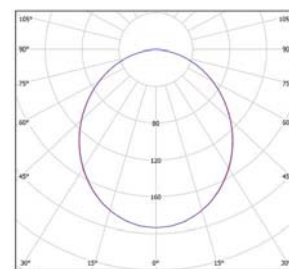

Ref. 4131
Difusor opal
Opal diffuser