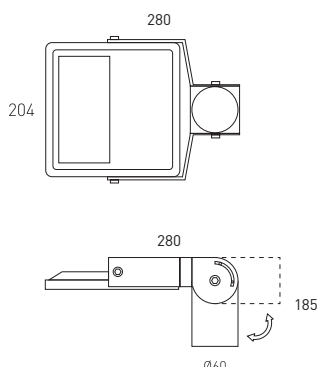

Protek City LED

Protek City LED / Protek City LED

Incluye driver y lámparas LEDs
Includes LED lamps and driver

Ref.	Color / Colour	Lamp.	Lumens	W
4179 01 16 85	Blanco / White	LED	2110	16w
4179 02 16 85	Negro / Black	LED	2110	16w
4179 58 16 85	Gris / Gray	LED	2110	16w
4179 01 25 85	Blanco / White	LED	3162	25w
4179 02 25 85	Negro / Black	LED	3162	25w
4179 58 25 85	Gris / Gray	LED	3162	25w
4179 01 50 85	Blanco / White	LED	6332	50w
4179 02 50 85	Negro / Black	LED	6332	50w
4179 58 50 85	Gris / Gray	LED	6332	50w

* Se suministra de manera estándar con lámpara 5700° K.
* Standardly supplied with 5700° K lamp.