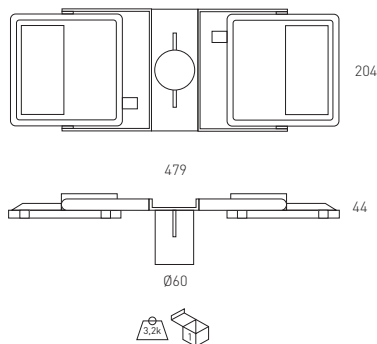

Protek City LED Dúo / Protek City LED Duo

Incluye dos unidades Protek City LED y soporte Dúo.
Includes two Protek City LED and Duo support .

Ref.	Color / Colour	Lamp.	Lumens	W
4177 01 16 85	Blanco / White	LED	4220	2x16w
4177 01 25 85	Blanco / White	LED	6324	2x25w
4177 01 50 85	Blanco / White	LED	12664	2x50w

* Se suministra de manera estándar con lámpara 5700° K.
* Standardly supplied with 5700° K lamp.

OPCIONES / OPTIONS LED	Ref. 83	Ref. 84	Ref. 85
CRI>80 / Temp. de color / Colour temperature	3000°K	4000°K	5700°K
Lúmenes / Lumens Osram Duris E5	16w	1939	2110
	25w	2909	3162
	50w	5818	6332