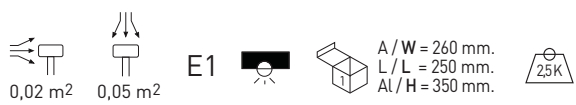

OPCIONES / OPTIONS LED		Ref. 83	Ref. 84	Ref. 85
CRI>80 / Temp. de color / Colour temperature	W	3000°K	4000°K	5700°K
Lúmenes / Lumens Osram Duris E5	16w	1939	2110	2110
	25w	2909	3162	3162
	50w	5818	6332	6332