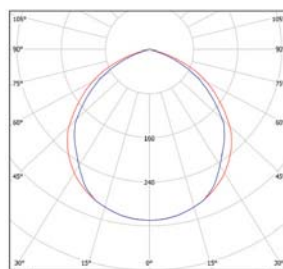

Difusor transparente
Transparent diffuser