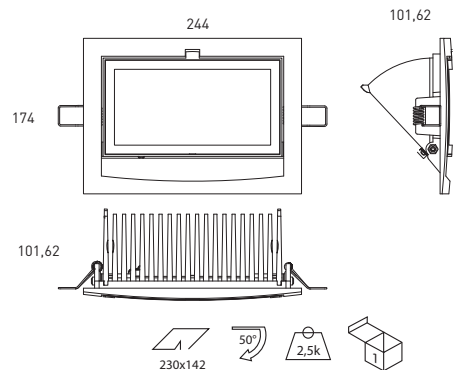

Supra Rectangular LED basculante 60w
Supra Rectangular LED adjustable 60w

Incluye driver y lámparas LED / Includes driver and LED lamp

Ref.	Color / Colour	Lúmenes / Lumens	W
701 01 60 84	Blanco / White	6760	60w
701 02 60 84	Negro / Black	6760	60w
701 52 60 84	Cromo mate / Matt chrome	6760	60w
701 90 60 84	Titanio / Titanium	6760	60w

* Se suministra de manera estándar con lámpara 4000° K.
* Standardly supplied with lamp 4000° K lamp.

Incremento respecto al driver / Rough price increase of driver

Ref. DR	Driver regulable 1-10V / Driver dimmable 1-10V
Ref. DRD	Driver regulable Dali / Driver dimmable Dali
Ref. DM8	Detector de movimiento integ. en luminaria / Motion detector Integrated in the luminaire
Ref. 3416	Kit de emergencia / Emergency kit
Ref. 3421	Simétrica 150° / Symetric 150°
Ref. CRI90	CRI>90 (Solo para cierre transparente / Only for transparent closing)
Ref. AM	Pintura especial ambiente marino / Special marine environment paint
Ref. CM	Cierre mate / Matt closing

Incremento respecto a la lámpara / Rough price increase of lamp

Ref. LPF	LEDs Pescado / Fish - 4000K - CRI>90
Ref. LPB	LEDs Pan / Bread - 3000K - CRI>90
Ref. LCM	LEDs Carne / Meat - 2700K - CRI>90
Ref. LWV	LEDs Verd. y fruta / Veg. and fruit - 4000K - CRI>90

OPTIONS LED	Ref. 83	Ref. 84	Ref. 85
CRI>80 / Temperatura de color / Colour temperature	3000°K	4000°K	5700°K
Lum 40w	4520	4680	4680
Lum 60w	6530	6760	6760

secom
here comes the light

Polígono Industrial la Estrella. C/ Marte 18-21
0500 Molina de Segura (Murcia) Spain - Buzón de correos nº11
Tlf.: 968 80 12 11 - Fax.:968 89 10 48 - secom@secom.es
Dpto.Exportación. Tlf.: ++34-968-80 18 00. Fax.: ++34-968-89 10 48
export@secom.es

www.secom.es