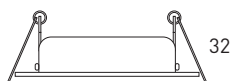

TURE PLUS

DOWNLIGHT