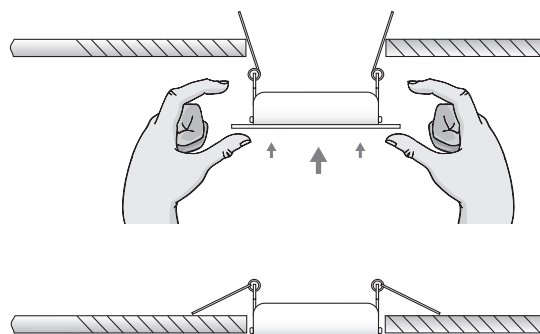

Ture Plus LED Downlight

secom
here comes the light

www.secom.es

Polígono Industrial la Estrella. C/ Marte 18-21
0500 Molina de Segura (Murcia) Spain - Buzón de correos nº11
Tlf.: 968 80 12 11 - Fax.:968 89 10 48 - secom@secom.es
Dpto.Exportación. Tlf.: +34-968-80 18 00. Fax.: +34-968-89 10 48
export@secom.es