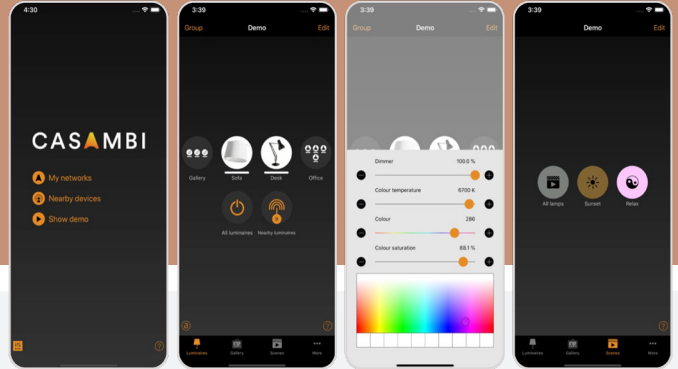

secom

VALO
downlight

TECHNOLOGY AND INNOVATION

VALO, downlight con un excelente confort visual, gracias a su bajo índice de deslumbramiento UGR<19.

Luminaria cónica, perfecta para los que buscan una luminaria con un diseño moderno y altas prestaciones, como puede ser su regulación DALI 2.0, luminaria con grado de estanqueidad IP44/20 y con la posibilidad de diferentes acabados de color.

COLOUR COMBINATION

S/M/L
White (01)
White (01)

S/M/L
White (01)
Aluminium M. (00)

S/M/L
White (01)
Gold (33)

S/M/L
White (01)
Copper (75)

S/M/L
White (01)
Black (02)

L
Black (02)
Black (02)

DIMENSIONS

S

M

L

LCS CASAMBI

When it comes to managing and controlling lighting, ease of use by the user must be paramount.

Based on this premise, at Secom we offer you the LCS Casambi integrated system, this system allows the end user to control and manage all the lighting wirelessly (Bluetooth 4.0) from the free Casambi app, available on both Android and IOS and with bluetooth communication.

The app allows you to create rooms, switch on, switch off and dim the lighting at any time with a single touch of the screen.

Configuración iluminación con solución **LCS CASAMBI**

ALIMENTADOR LCS CASAMBI
Ejemplo Ref. **S3704B01332683LCS**