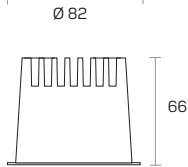

COLOUR COMBINATION

S/M/L
White (01)
White (01)

S/M/L
White (01)
Aluminium M. (00)

S/M/L
White (01)
Gold (33)

S/M/L
White (01)
Copper (75)

S/M/L
White (01)
Black (02)

L
Black (02)
Black (02)

DIMENSIONS

S

M

L