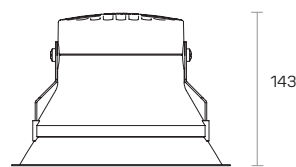

COLOUR COMBINATION

S/M/L
White (01)
White (01)

S/M/L
White (01)
Aluminium M. (00)

S/M/L
White (01)
Gold (33)

S/M/L
White (01)
Copper (75)

S/M/L
White (01)
Black (02)

L
Black (02)
Black (02)

DIMENSIONS

S

M

L