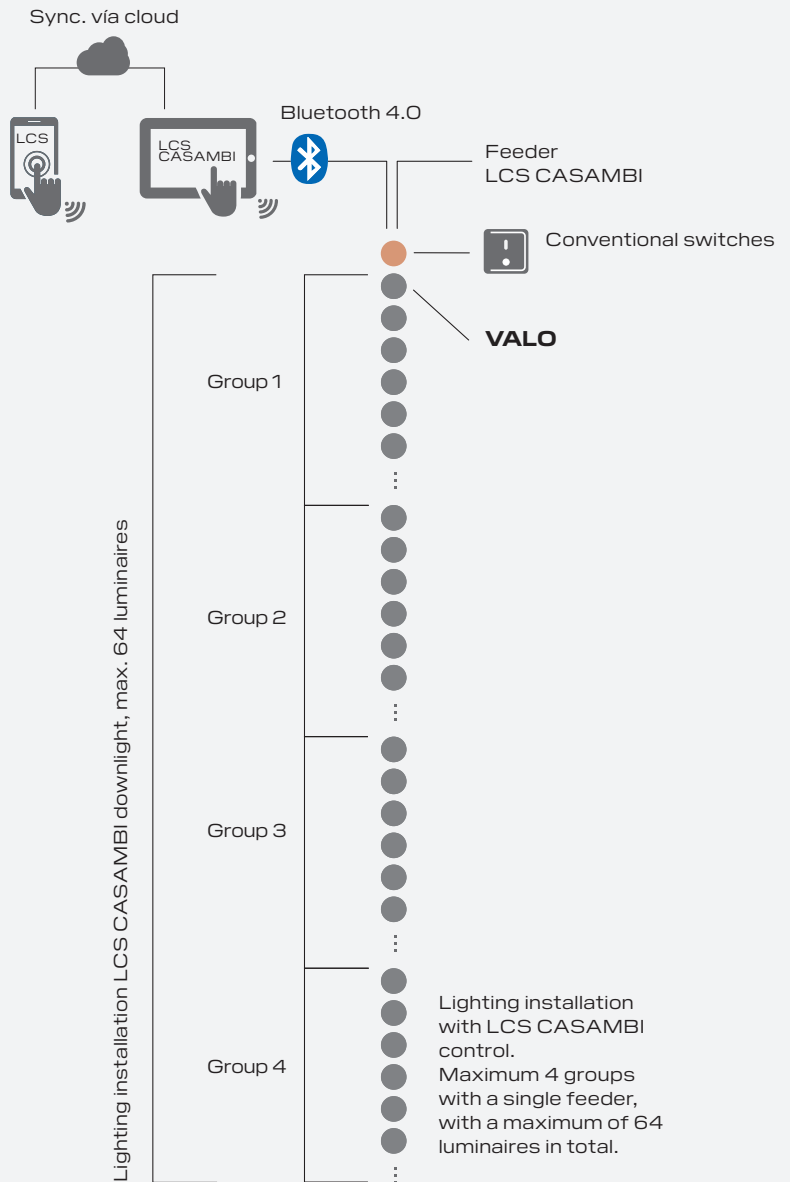

*Tolerances: +7% LED flux / +- 10% luminaire power

2700K / CRI>80			3000K / CRI>80			4000K / CRI>80		
W	Lm. LED	Lm. System	W	Lm. LED	Lm. System	W	Lm. LED	Lm. System
11	1151	1080	11	1212	1137	11	1272	1193
16	1686	1581	16	1775	1665	16	1863	1748
26	2747	1791	26	2892	1886	26	3045	1986

S

M

L

LCS CASAMBI

When it comes to managing and controlling lighting, ease of use by the user must be paramount.

Based on this premise, at Secom we offer you the LCS Casambi integrated system, this system allows the end user to control and manage all the lighting wirelessly (Bluetooth 4.0) from the free Casambi app, available on both Android and IOS and with bluetooth communication.

The app allows you to create rooms, switch on, switch off and dim the lighting at any time with a single touch of the screen.

Configuración iluminación con solución **LCS CASAMBI**

ALIMENTADOR LCS CASAMBI
Ejemplo Ref. **S3704B01332683LCS**