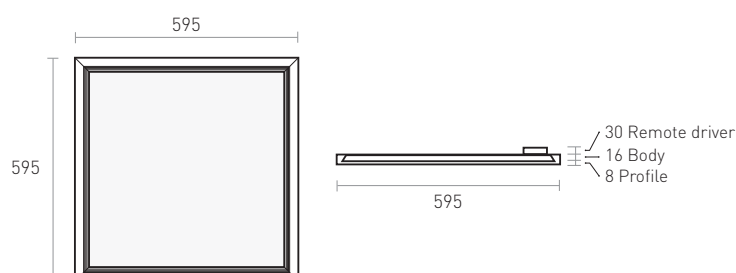

SUMMARY OPTICS **ZELEK** CCT

EXTENSIVE

90°

Recommendation Height	3-6 m.
Industry	•
Retail	•
Offices	•
Education	•

GENERATOR REFERENCE **ZELEK** CCT

Ref. Product	Luminaire colour	Power W	System
S2200 (Armstrong)	01 (White)	40 (38w)	CCT
S2200	01	40	CCT

E.g. configuration ref. S22000140CCT

COMPONENTS **ZELEK** CCT

SMZ02	Kit 4 clamps (multi-purpose)	SMZ07	Suspension kit (suspension+frame)
SMZ01	Surface frame (mounted)	S1215	Safety cable
SMZ01SUPERFICIE	Surface frame (unmounted)	S1212B	Leg for safety cable
SMZ01EMPOTRAR	Flush-mounted frame		

DIMENSIONS