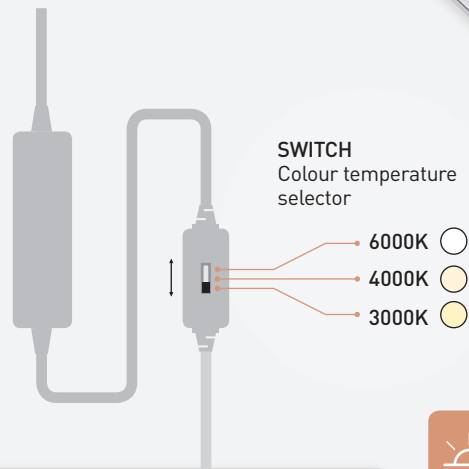

secom
here comes the light

ZELEK CCT

LED PANEL

TUNABLE WHITE
ADJUSTABLE COLOUR TEMPERATURE
IN A SINGLE LUMINAIRE

www.secom.es

ZELEK CCT

LED PANEL
TUNABLE WHITE

ZELEK CCT, LED panel with white temperature control, tunable white system. Convert your lighting to warm white, neutral white or cool white, with a single luminaire and easily configurable via a selector switch.

LED		Fr	W			IP	IK	°K	CRI						PF
2835 MID POWER	220-240V ac	50/60Hz	38 System	✓	SWITCH	20	02	3000K 4000K 6000K	>80	0° +35°	90°	RISK PHOTOBIOLOGICAL 0	50.000h. (L70B50) 25°C	1,540	0,96

PHYSICAL CHARACTERISTICS AND MATERIALS

LED MP
High efficiency LED.
High light intensity.
Low light decay.
Uniform luminous flux.

Flicker Free

Angle of 90° opening

Photobiological risk 0

Easy installation

Manufacturing material, aluminium and PS

ZELEK CCT

LED PANEL
TUNABLE WHITE

REFERENCES

ZELEK CCT / Armstrong

Ref.	Colour	Optics	Dimensions	W LED	Lm. LED	W System	Lm. System	Tep. Adjustable Colour
S22000140CCT	White	90°	59,5 x 59,5 x 20 cm.	34,5	5.260	38	3.200	3000K / 4000K / 6000K