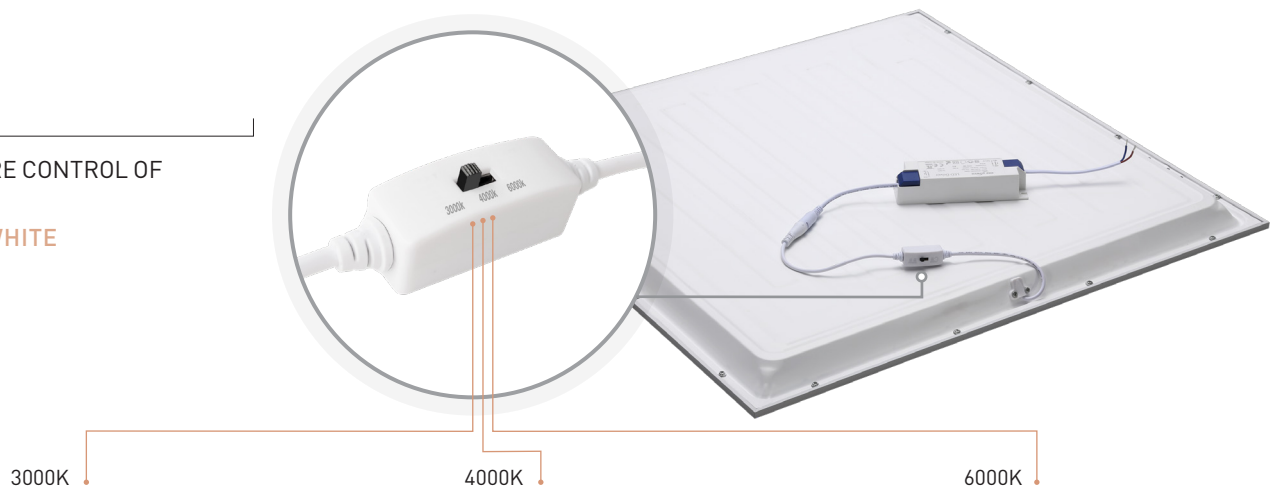

secom
here comes the light

ZELEK CCT

LED PANEL

TUNABLE WHITE
ADJUSTABLE COLOUR TEMPERATURE
IN A SINGLE LUMINAIRE

www.secom.es

ZELEK CCT

LED PANEL
TUNABLE WHITE

ZELEK CCT, LED panel with white temperature control, tunable white system. Convert your lighting to warm white, neutral white or cool white, with a single luminaire and easily configurable via a selector switch.

ZELEK CCT

LED PANEL
TUNABLE WHITE

REFERENCES

ZELEK CCT / Armstrong

Ref.	Colour	Optics	Dimensions	W LED	Lm. LED	W System	Lm. System	Tep. Adjustable Colour
S22000140CCT	White	90°	59,5 x 59,5 x 20 cm.	34,5	5.260	38	3.200	3000K / 4000K / 6000K

Tolerances: +-7% LED flux / +- 10% luminaire wattage

SWITCH

TEMPERATURE CONTROL OF WHITES

TUNABLE WHITE

3000K

4000K

6000K

SUMMARY OPTICS **ZELEK** CCT

EXTENSIVE

90°

Recommendation Height	3-6 m.
Industry	•
Retail	•
Offices	•
Education	•

GENERATOR REFERENCE **ZELEK** CCT

Ref. Product	Luminaire colour	Power W	System
S2200 (Armstrong)	01 (White)	40 (38w)	CCT
S2200	01	40	CCT